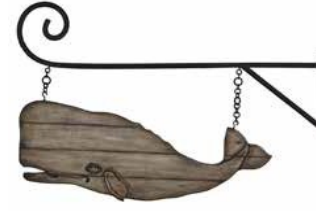

Shutter Coat Hanger
26970
41 H x 31 W x 31 D in
Shown in WDW

Moby Coat Hanger
27259
15H x 40 W x 1D in
Shown in OCS

Moby
26587
39 H x 9 W x 9 D in
Shown in HAG

Moby w/ Hanger
26730
39 H x 9 W x 9 D in
Shown in HAG