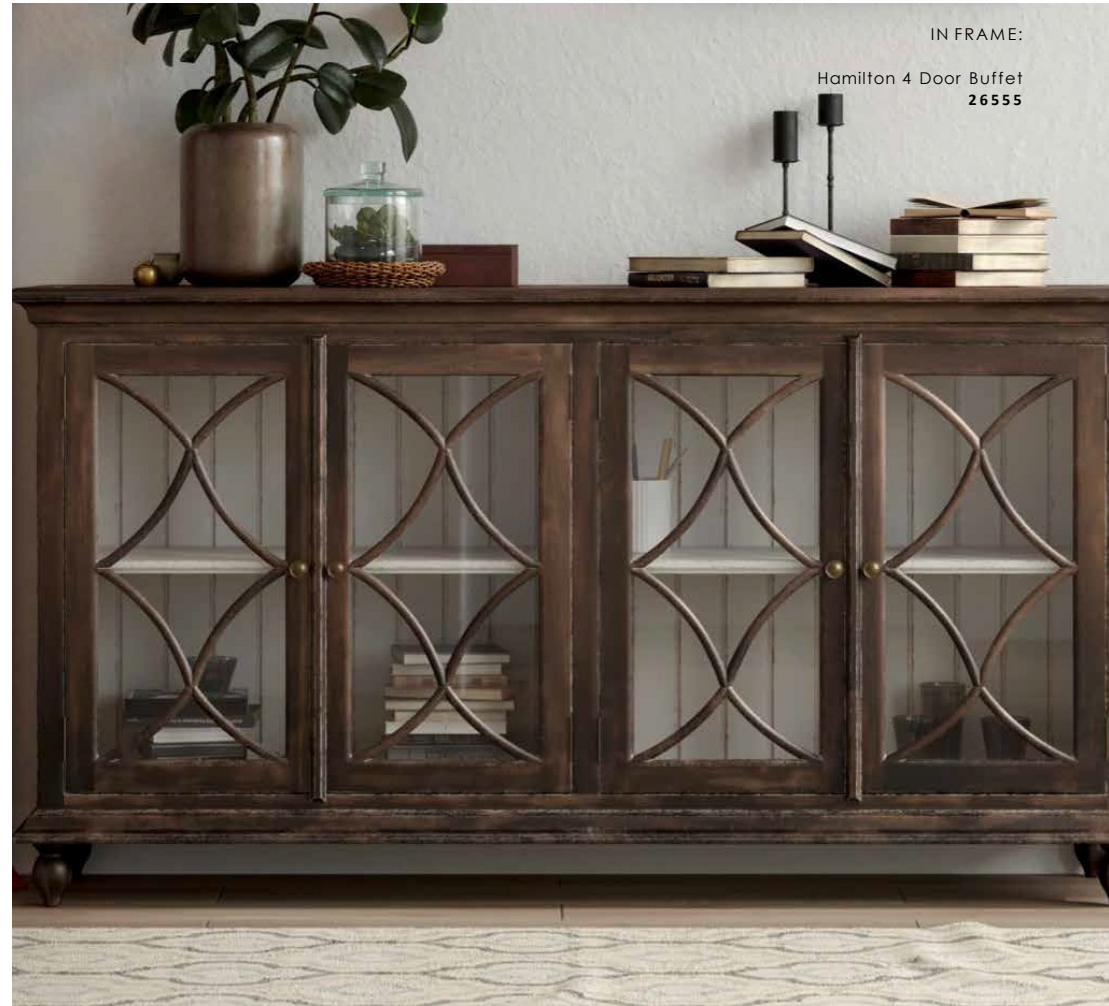

Bow Narrow Sideboard
74831
35 H x 48 W x 14D in
Shown in OYG

Dorchester Console Cabinet
76369
29 H x 37 W x 14D in
Shown in MAR

Dalston Short Sideboard w/ Glass
76100
35 H x 46 W x 18D in
Shown in AFDWHD

SIDEBOARDS

Wilmington 4 Door Sideboard
26490
35 H x 77 W x 17D in
Shown in PRGRWHD

Stratton 4 Door Sideboard
27018
39 H x 64 W x 18D in
Shown in FRO

IN FRAME:

Hamilton 4 Door Buffet
26555